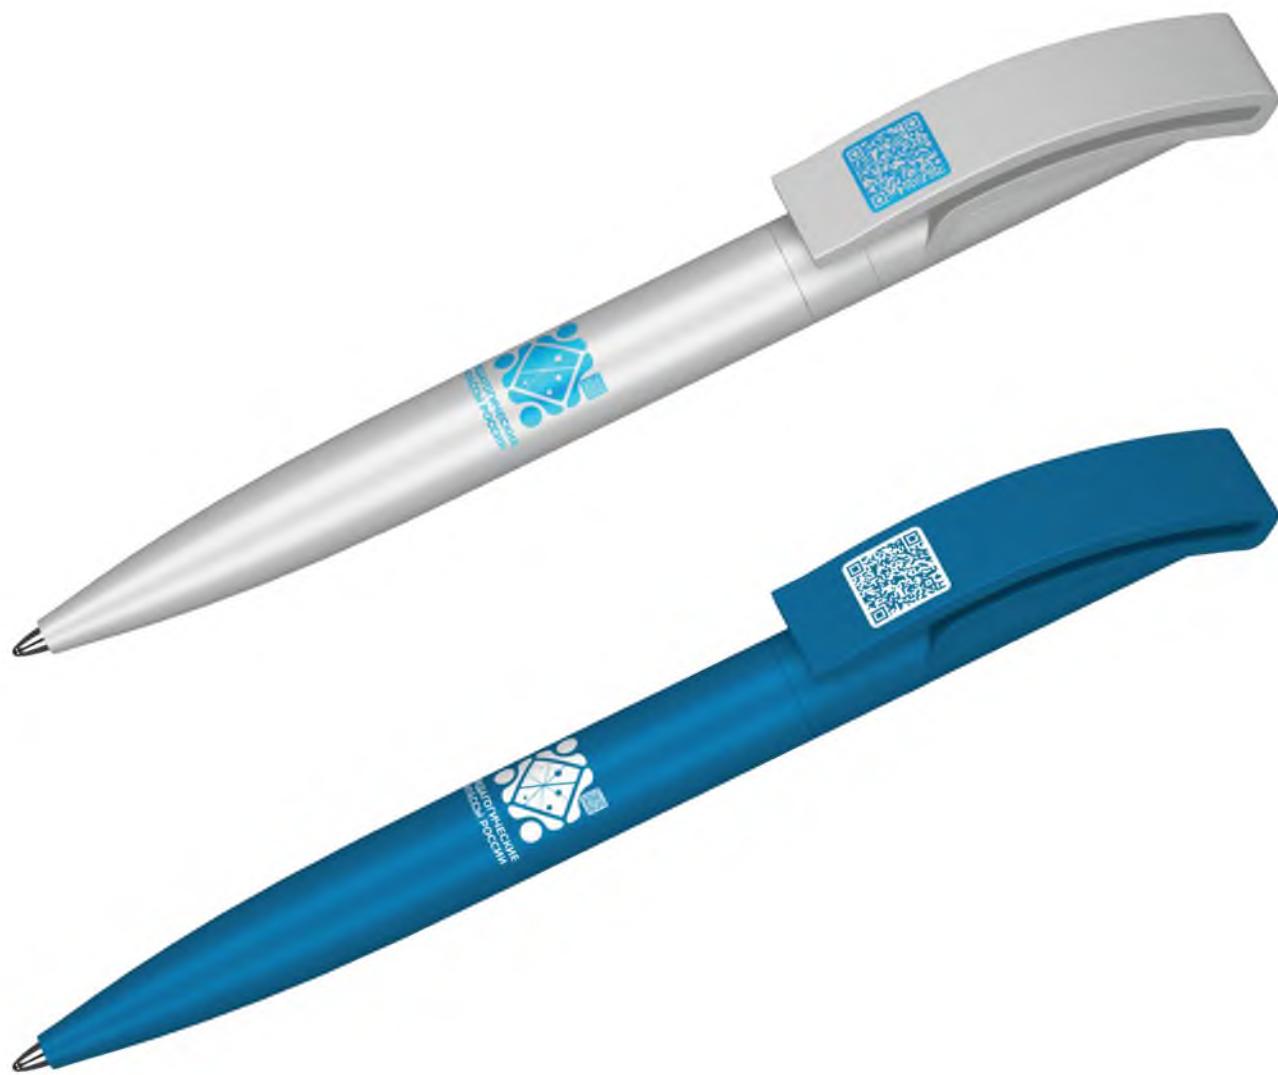

Фирменные ручки